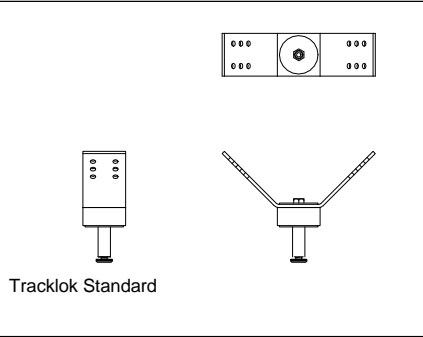

Family: TL\_Tracklok\_SPT-10

Family: TL\_Tracklok\_Vert\_SPT-10V

Family: TL\_Tracklok\_Flat\_SPT-10F

Family: TL\_3D\_Tracklok\_All Opts\_SPT-10RTV

Tracklok Standard

Tracklok Vert

Tracklok Flat

Tracklok

Opt: BC-45\_Plan

Opt: BC-45\_Side Elev

Opt: BC-45\_End Elev

Family: TL\_Tracklok\_Bracket\_BC-45

Tracklok Standard - Retro

Tracklok Vert - Retro

Tracklok Flat - Retro

Tracklok Retro

Opt: BC-45\_Plan

Opt: BC-45\_Side Elev

Opt: BC-45\_End Elev

Family: TL\_Tracklok\_Bracket\_BC-90

Tracklok Standard - Timba

Tracklok Vert - Timba

Tracklok Flat - Timba

Tracklok Gaplok