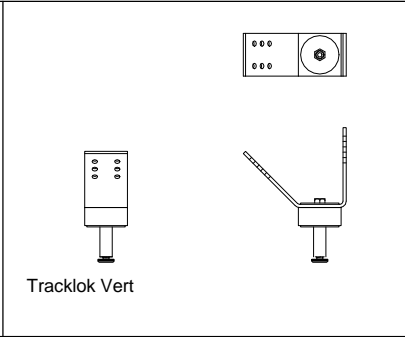

Family: TL\_Tracklok\_SPT-10

Family: TL\_Tracklok\_Vert\_SPT-10V

Family: TL\_Tracklok\_Flat\_SPT-10F

Family: TL\_3D\_Tracklok\_All Opts\_SPT-10RTV

Tracklok Standard

Tracklok Vert

Tracklok Flat

Tracklok

Opt: BC-45\_Plan

Opt: BC-45\_Side Elev

Opt: BC-45\_End Elev

Family: TL\_Tracklok\_Bracket\_BC-45

Tracklok Standard - Retro

Tracklok Vert - Retro

Tracklok Flat - Retro

Tracklok Retro