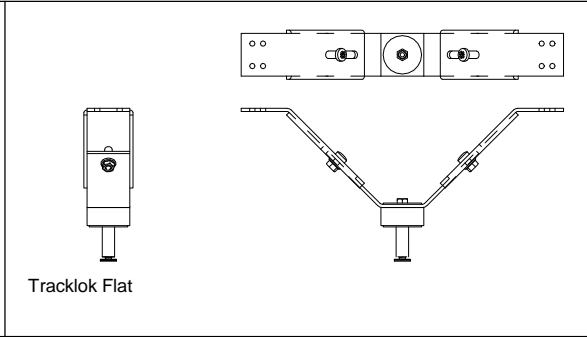

Family: TL_Tracklok_SPT-10

Family: TL_Tracklok_Vert_SPT-10V

Family: TL_Tracklok_Flat_SPT-10F

Family: TL_3D_Tracklok_All Opts_SPT-10RTV

Tracklok

Gridlok Saddle Versions

Option within Family

Option within Family

Option within Family